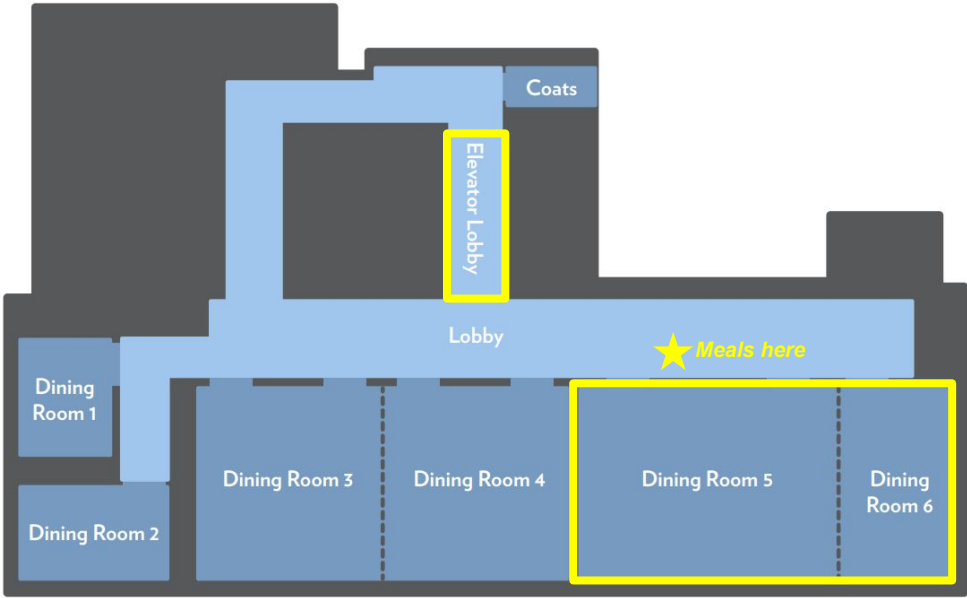

Samberg Conference Center
MIT, Chang Building (E52)
50 Memorial Drive
Cambridge, MA 02142

Boston Marriott
Cambridge

MBTA Red Line:
Kendall/MIT stop

The Kendall Hotel

Samberg Entrance 1:
25 Wadsworth St.

Samberg Entrance 2:
50 Memorial Dr.

SAMBERG
CONFERENCE
CENTER

CONFERENCE CENTER 7TH FLOOR

SAMBERG
CONFERENCE
CENTER

CONFERENCE CENTER 6TH FLOOR