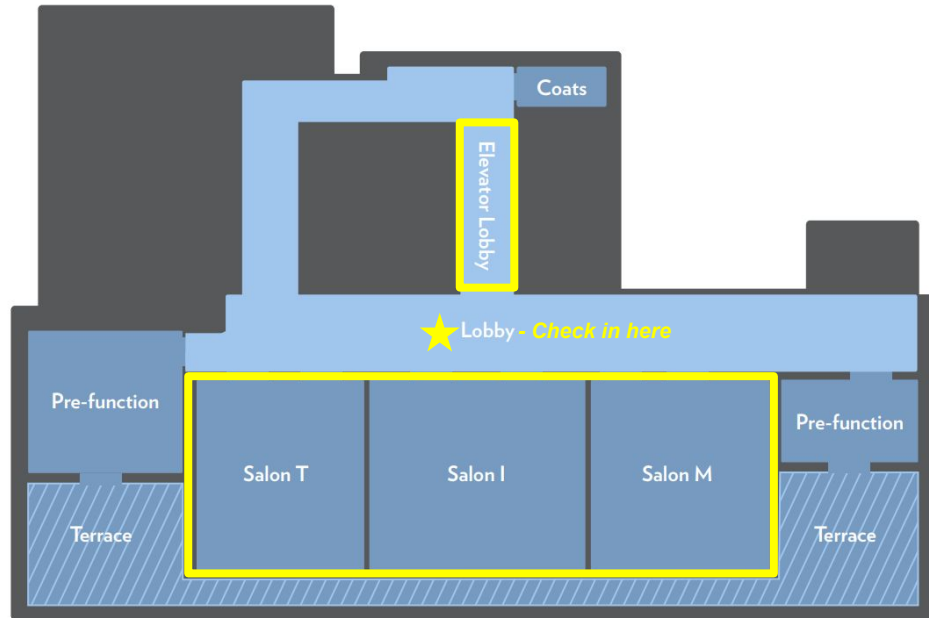

Samberg Conference Center
MIT, Chang Building (E52)
50 Memorial Drive
Cambridge, MA 02142

Boston Marriott
Cambridge

MBTA Red Line:
Kendall/MIT stop

The Kendall Hotel

Samberg Entrance 1:
25 Wadsworth St.

Samberg Entrance 2:
50 Memorial Dr.

SAMBERG
CONFERENCE
CENTER

CONFERENCE CENTER 7TH FLOOR

SAMBERG
CONFERENCE
CENTER

CONFERENCE CENTER 6TH FLOOR